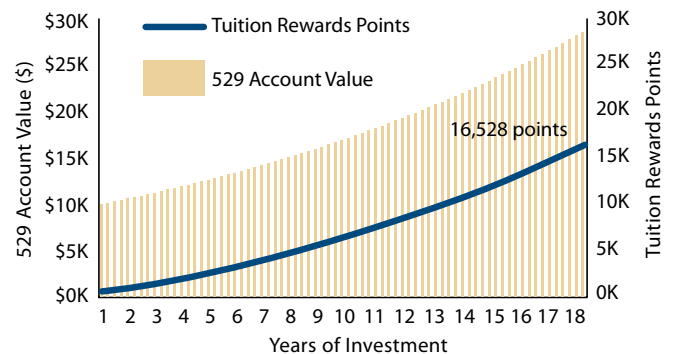

As a special bonus, investors now earn double the points on their account balance—2.5% per quarter (10% annually)—through December 31, 2011.

USING THE POINTS

Every point earned represents $1 in guaranteed tuition discounts at participating schools. For example, if a student has earned 10,000 points, they will receive a $10,000 tuition discount at a SAGE member school.

There is no limit on the number of points a student can earn; though typically the maximum eligible discount is one full year of tuition, and it must be applied evenly over four years of undergraduate education.

A FEW FACTS ABOUT THE PROGRAM:

- There is no fee to join.
- The number of points accepted by each school varies, but can equate to as much as 25% off of four-year tuition costs.
- Points earned accumulate based on an *EdVest* account balance each quarter.
- Points can be used at any participating school even if it has only recently joined the program.
- Students must enroll by August 31 of the year after they complete 10th grade.
- If a student decides to attend a nonparticipating school, rewards that are not student specific can be transferred to another eligible student.

Tuition Rewards Points can lead to significant discounts.

An account open for 18 years with an initial investment of $10,000 could earn 16,528 points, or potentially $16,528 in tuition savings, depending on the school.

This hypothetical illustration assumes a $10,000 investment in an account growing 6% annually and enrollment in the Tuition Rewards Program earning 1.25% per quarter. At the end of 18 years, with an account balance of $28,543, the Tuition Rewards Points earned would be 16,528. This chart is for illustration only and does not predict or guarantee the performance of any *EdVest* portfolio.

GETTING STARTED

Enroll online with these two simple steps:

1. Visit tuitionrewards.com, and click on "Register." You will receive a SAGE ID.
2. Go to EdVest.com and log in to your account. (If you do not have online account access, click on "Your Account" to register.) Click "Account Services." Then click on "SAGE Scholar Tuition Rewards" and enter your SAGE ID.